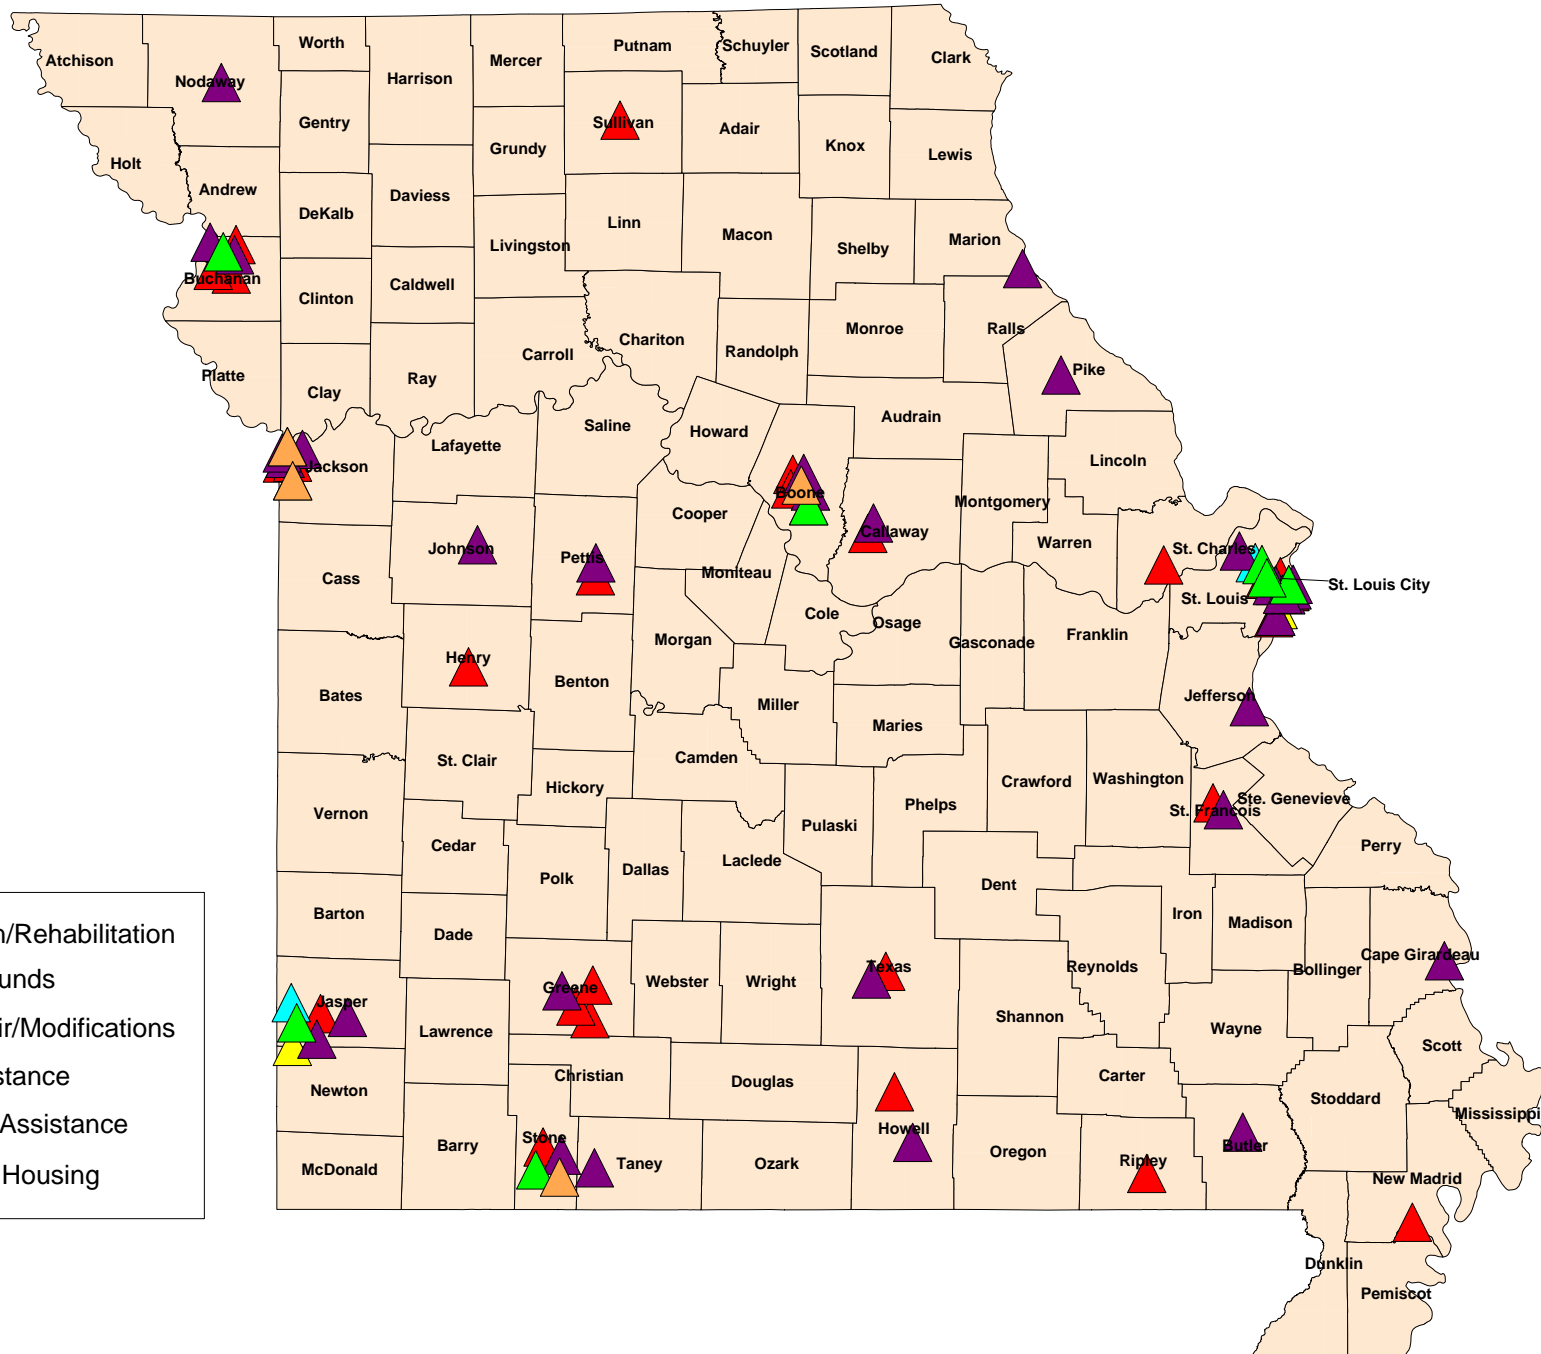

2011 Missouri Housing Trust Fund (MHTF)

-  Construction/Rehabilitation
-  Operating Funds
-  Home Repair/Modifications
-  Rental Assistance
-  Emergency Assistance
-  Transitional Housing