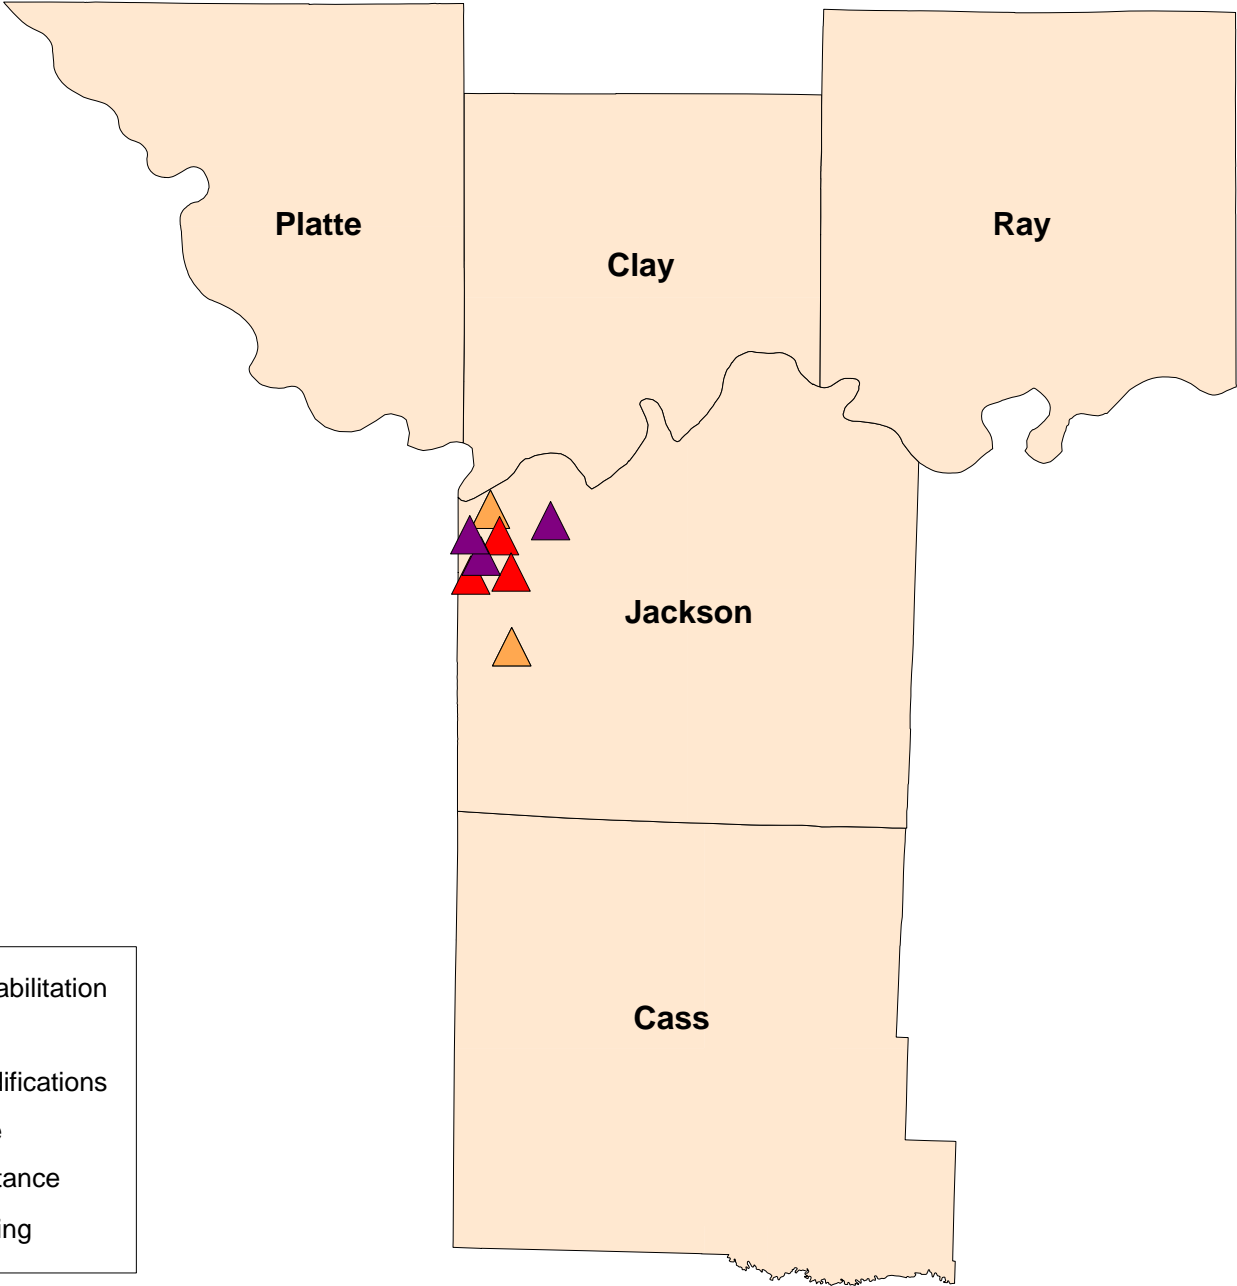

2011 MHTF Kansas City Metro Region

- Construction/Rehabilitation
- Operating Funds
- Home Repair/Modifications
- Rental Assistance
- Emergency Assistance
- Transitional Housing